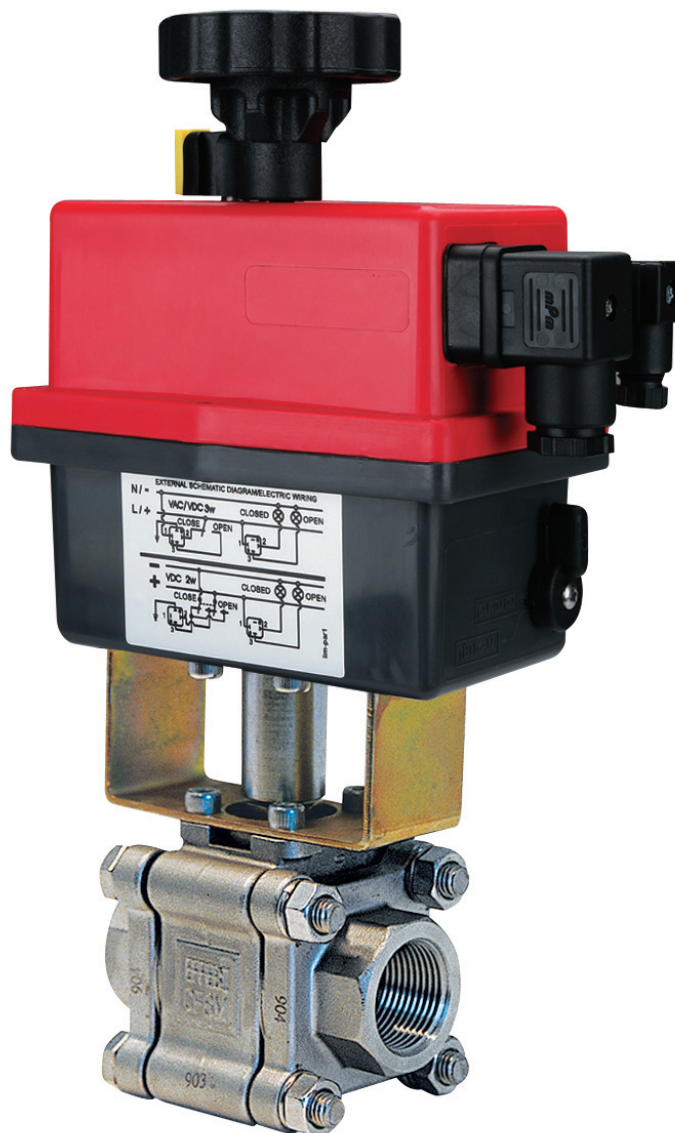

TITAN[®] CON ATTUATORE ELETTRICO

ATT. ELETTRICO EL 12-48 VDC / 15-48 VAC EH 80-240 VAC VDC

art. E61AA20	F/F gas da 1/4" a 2"
art. E61AA50	F/F NPT da 1/4" a 2"
art. E61AA45	SW da 1/4" a 2"
art. E61AA47	BW da 1/4" a 2"